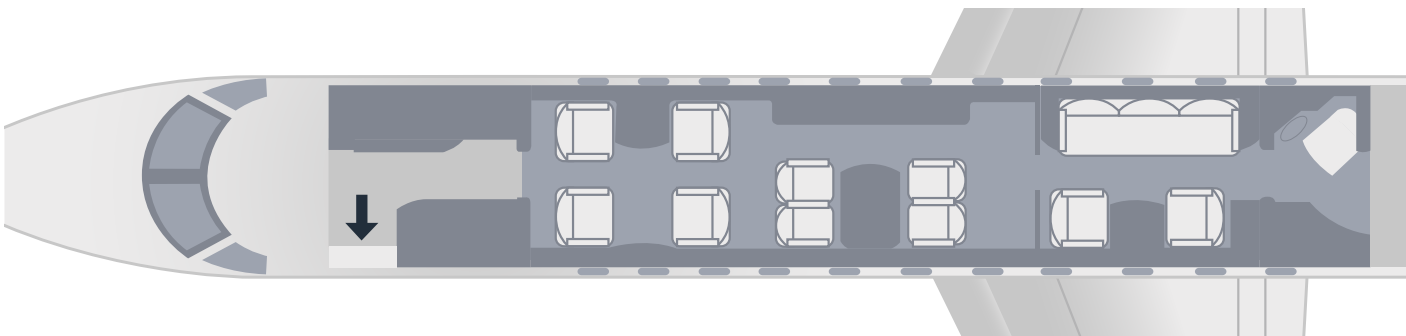

### D-AERO

The Legacy 600 delivers superior cabin volume with three truly separate cabin zones. The outstanding cabin comfort is underlined by multiple interior configurations, seats with full berthing capability, a fully equipped galley and low cabin noise.

### CABIN EQUIPMENT

- SAT phones/Blue-ray Player
- 2x LCD monitors/premium sound system
- iPhone & PC Interface
- Microwave & convection oven/fridge
- Full refreshment center
- Fully enclosed aft & forward lavatories

### CABIN

- Passenger capacity: 13
- Daytime arrangement: 6 single seats, conference group with 4 single seats, 1 divan with 3 seats
- Nighttime arrangement: 6 berth
- Cabin length: 42.49 ft | 12.95 m
- Cabin height: 6.00 ft | 1.83 m
- Cabin width: 6.89 ft | 2.10 m
- Baggage capacity: 240 ft<sup>3</sup> | 6.8 m<sup>3</sup>